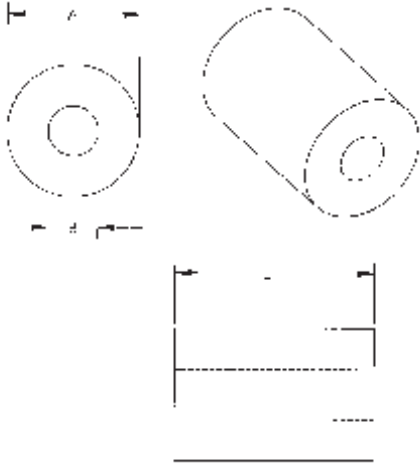

O.D. - I.D. COMBINATIONS AVAILABLE

LENGTHS AVAILABLE 0.125 THRU 1.000 +/- .005 IN .001 INCH INCREMENTS

LAST 4 DIGITS OF PART NUMBER

Micro Plastics' length to specification spacers are molded in corrosion resistant, electrical insulating Nylon 6/6.