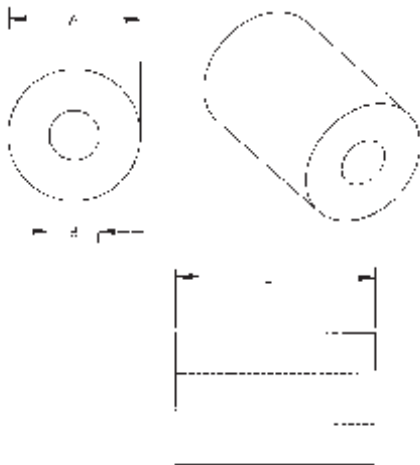

STANDARD NYLON SPACERS

**METRIC Sizes
Also Available**
Page 241

ALL STANDARD NYLON SPACERS CAN BE TAPPED TWO THREAD SIZES LARGER THAN THE SCREW SIZE LISTED.

FOR EXAMPLE:

13SP023 WITH A SCREW SIZE OF 2 CAN BE TAPPED 440 THREAD.

TO ORDER A TAPPED SPACER, SIMPLY ADD A "T" TO THE PART NUMBER.

FOR EXAMPLE:

13SP101 BECOMES 13TSP101

SPACERS

SECTION

V

STANDARD NYLON SPACERS

**METRIC Sizes
Also Available**
Page 241

ALL STANDARD NYLON SPACERS CAN BE TAPPED TWO THREAD SIZES LARGER THAN THE SCREW SIZE LISTED.

FOR EXAMPLE:

13SP023 WITH A SCREW SIZE OF 2 CAN BE TAPPED 440 THREAD.

TO ORDER A TAPPED SPACER, SIMPLY ADD A "T" TO THE PART NUMBER.