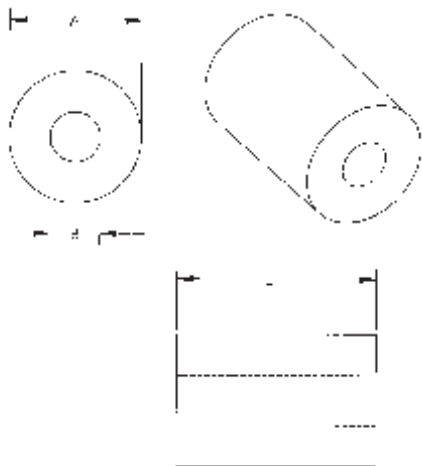

**O.D. - I.D. COMBINATIONS AVAILABLE**

**LENGTHS AVAILABLE 0.125 THRU 1.000 +/- .005 IN .001 INCH INCREMENTS**

**LAST 4 DIGITS OF PART NUMBER**

Micro Plastics' length to specification spacers are molded in corrosion resistant, electrical insulating Nylon 6/6.