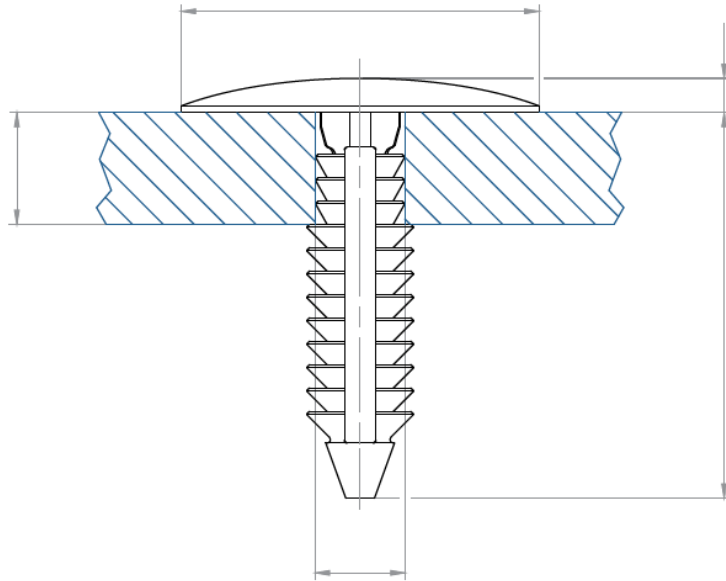

# CHRISTMAS TREE CLIPS

**Christmas Tree Clips** are push-in fasteners that hold two panels together without the need for secondary fastening devices.

- Easy to install, no special tools required
- Barbed teeth grip for a secure hold
- Strong nylon construction
- Vibration proof